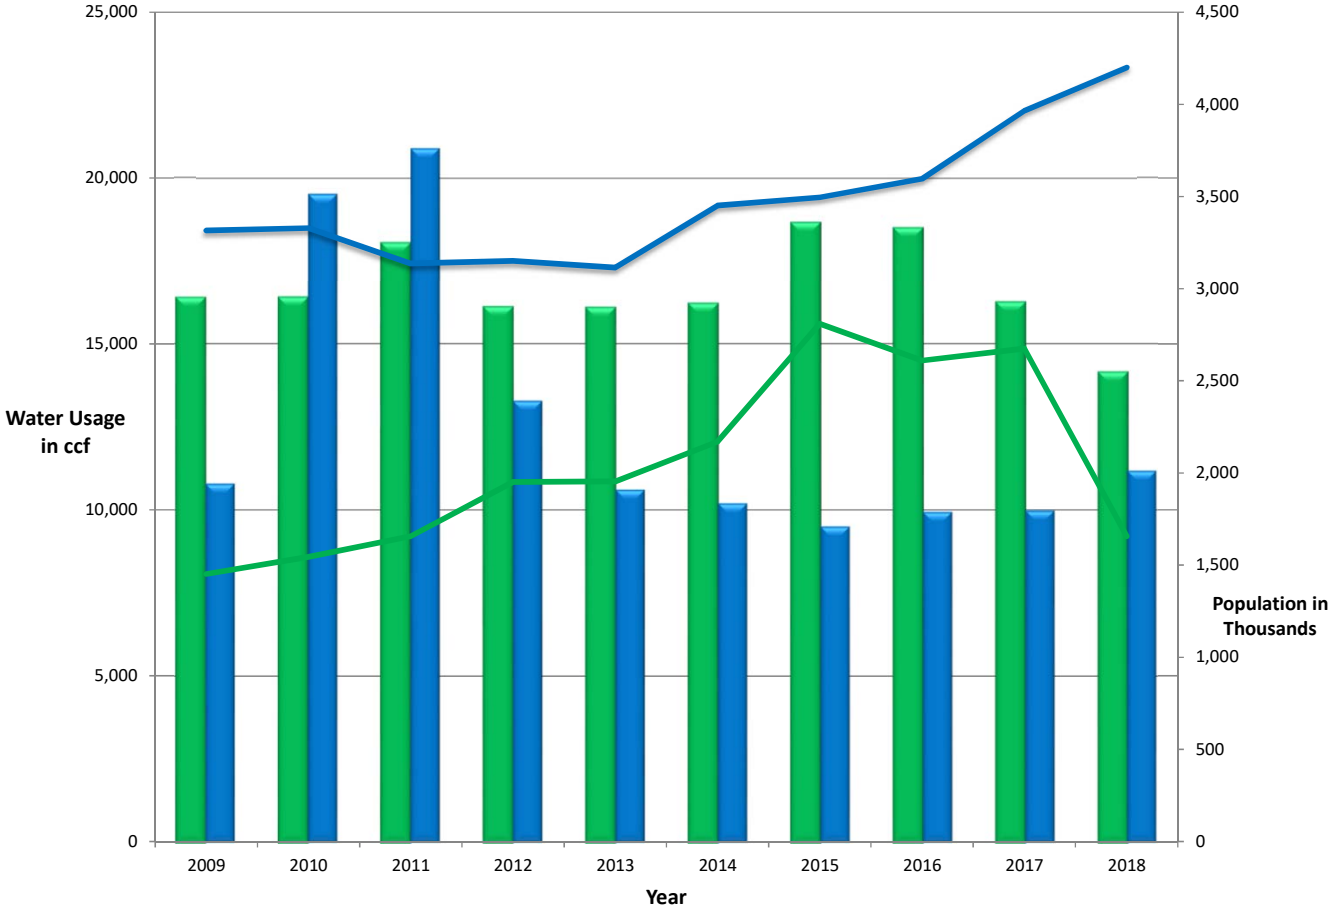

Atlanta Better Building Challenge Progress

SunTrust Plaza has a 20% reduction in energy usage with a 24% increase in population.

Atlanta Better Building Challenge Progress

SunTrust Plaza has a 7.4% reduction in water usage with a 24% increase in population.

- █ Sum of Garden Usage
- █ Sum of Plaza Usage
- Garden Tenant Population
- Plaza Tenant Population