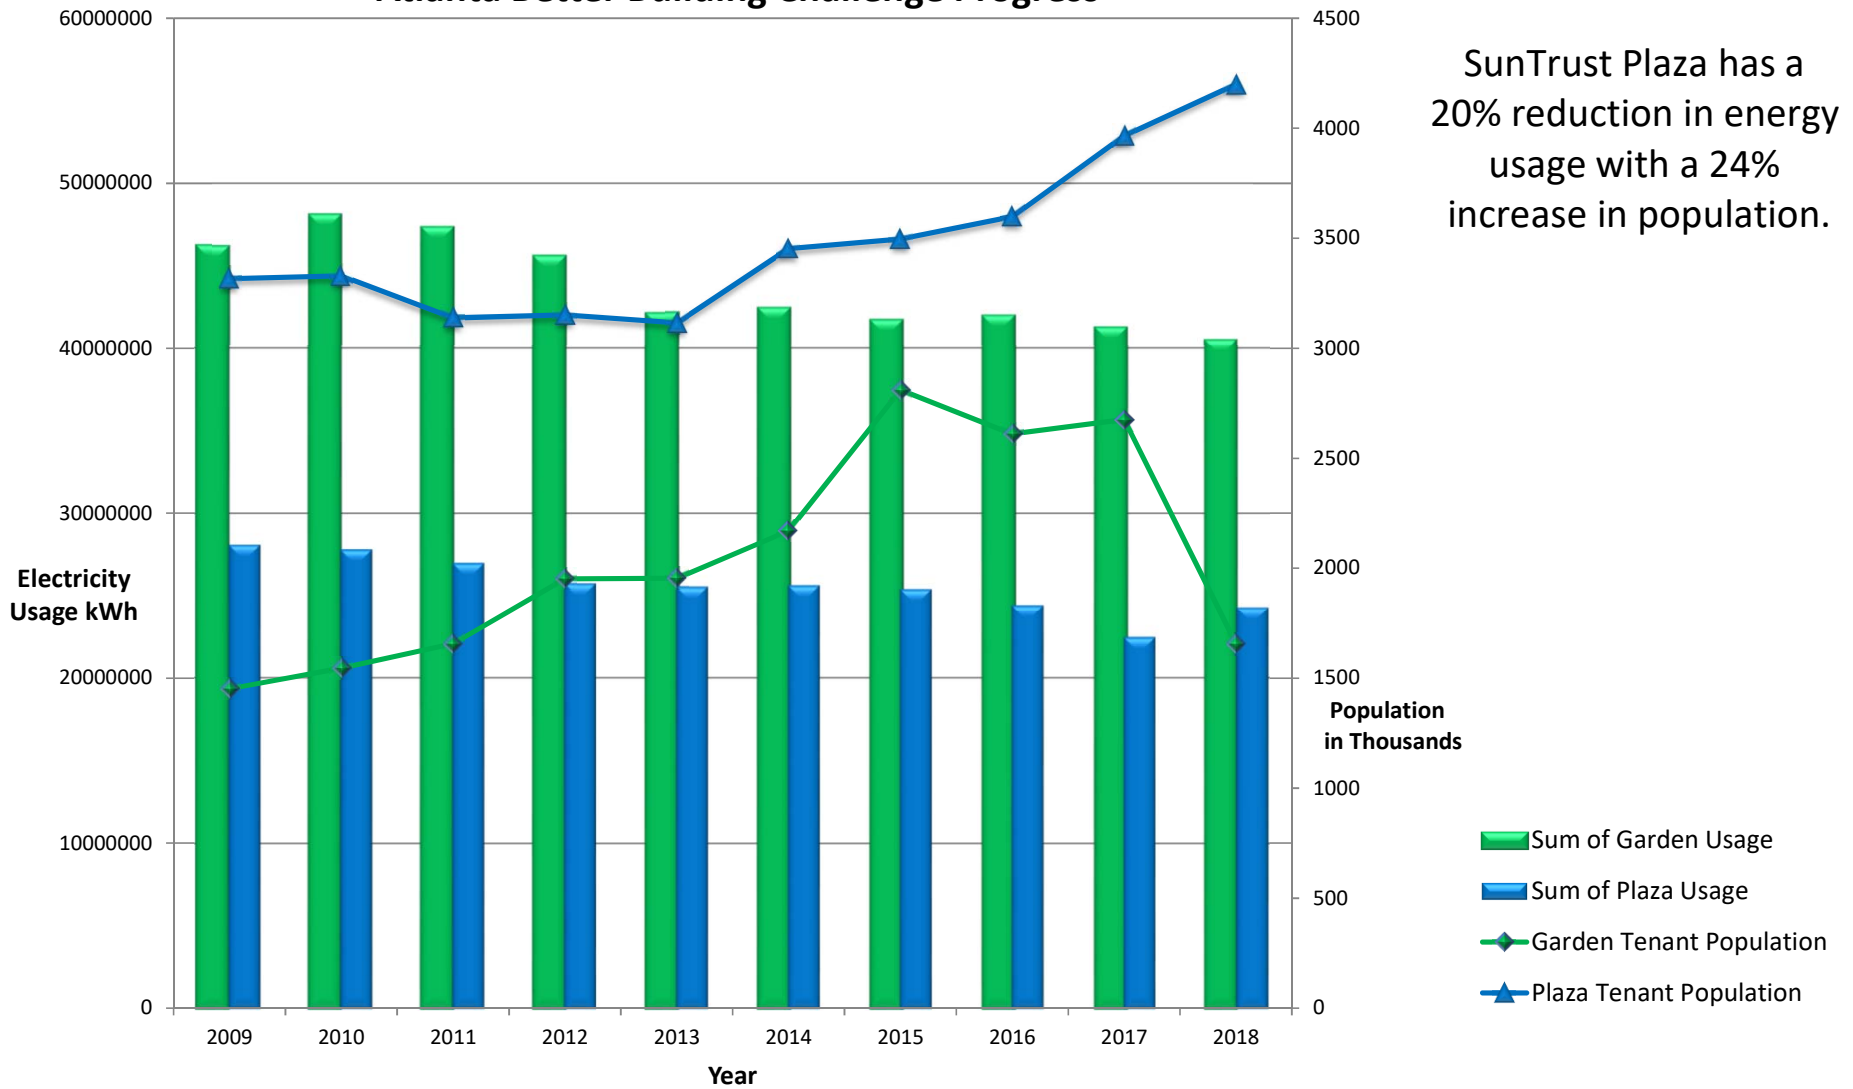

Atlanta Better Building Challenge Progress

SunTrust Plaza has a 20% reduction in energy usage with a 24% increase in population.

Atlanta Better Building Challenge Progress

SunTrust Plaza has a 7.4% reduction in water usage with a 24% increase in population.

- █ Sum of Garden Usage
- █ Sum of Plaza Usage
- Garden Tenant Population
- Plaza Tenant Population